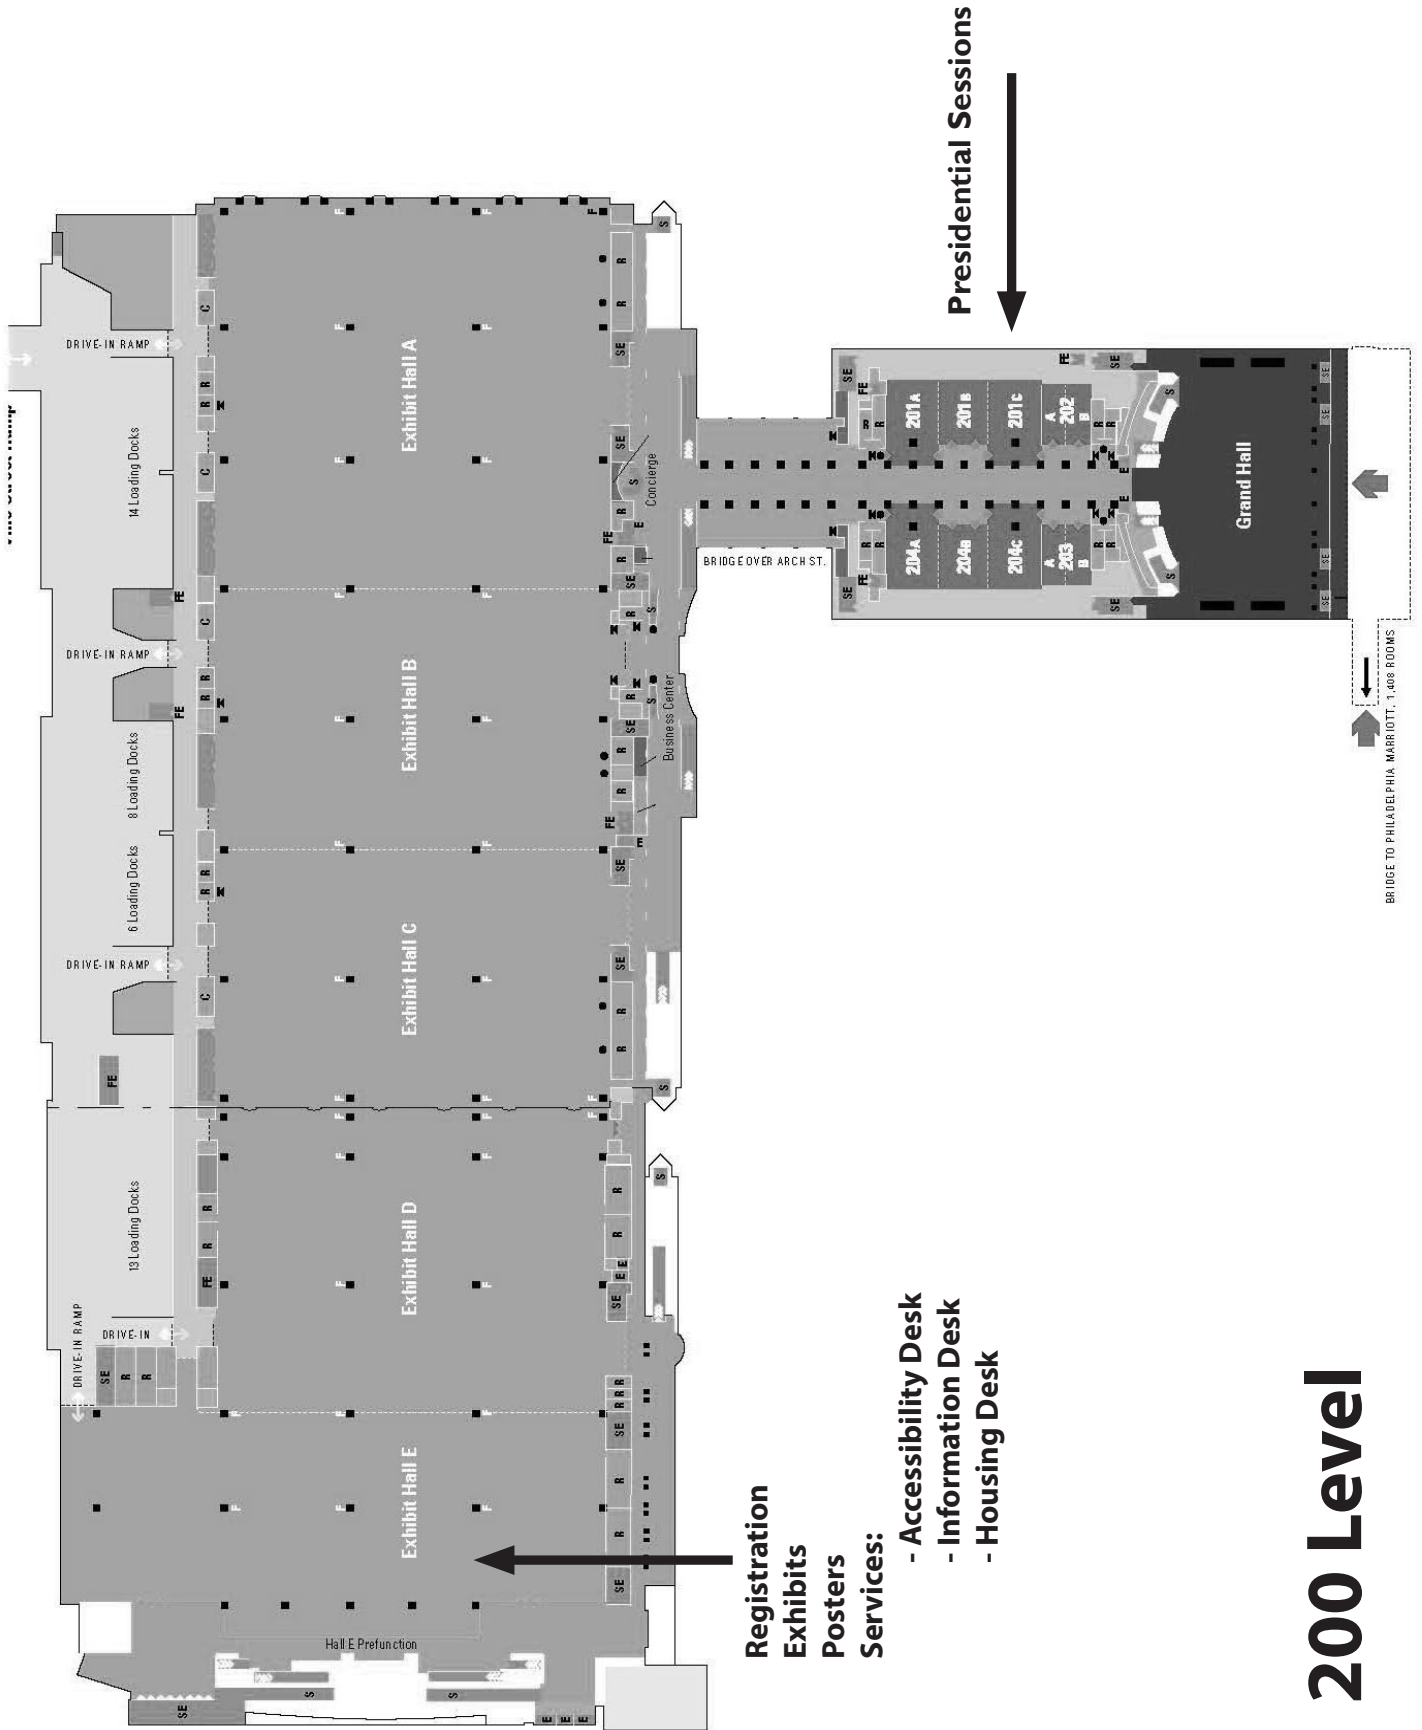

Pennsylvania Convention Center

Pennsylvania Convention Center

Main Entrance
One Level Up to Registration and Exhibits
Three Levels Up to:
Opening Plenary, Awards Luncheon, and Presidential Address

100 Level

Pennsylvania Convention Center

Pennsylvania Convention Center

300 Level

300 Level

Pennsylvania Convention Center

Terrace Level

Marriott

Third Level

Marriott

Fourth Level

Marriott

Fifth Level

Courtyard Marriott

First Level

Loews Hotel - NCME

Second Floor

Loews Hotel - NCME

SECOND FLOOR MEZZANINE

THIRTY-THIRD FLOOR

THIRD FLOOR