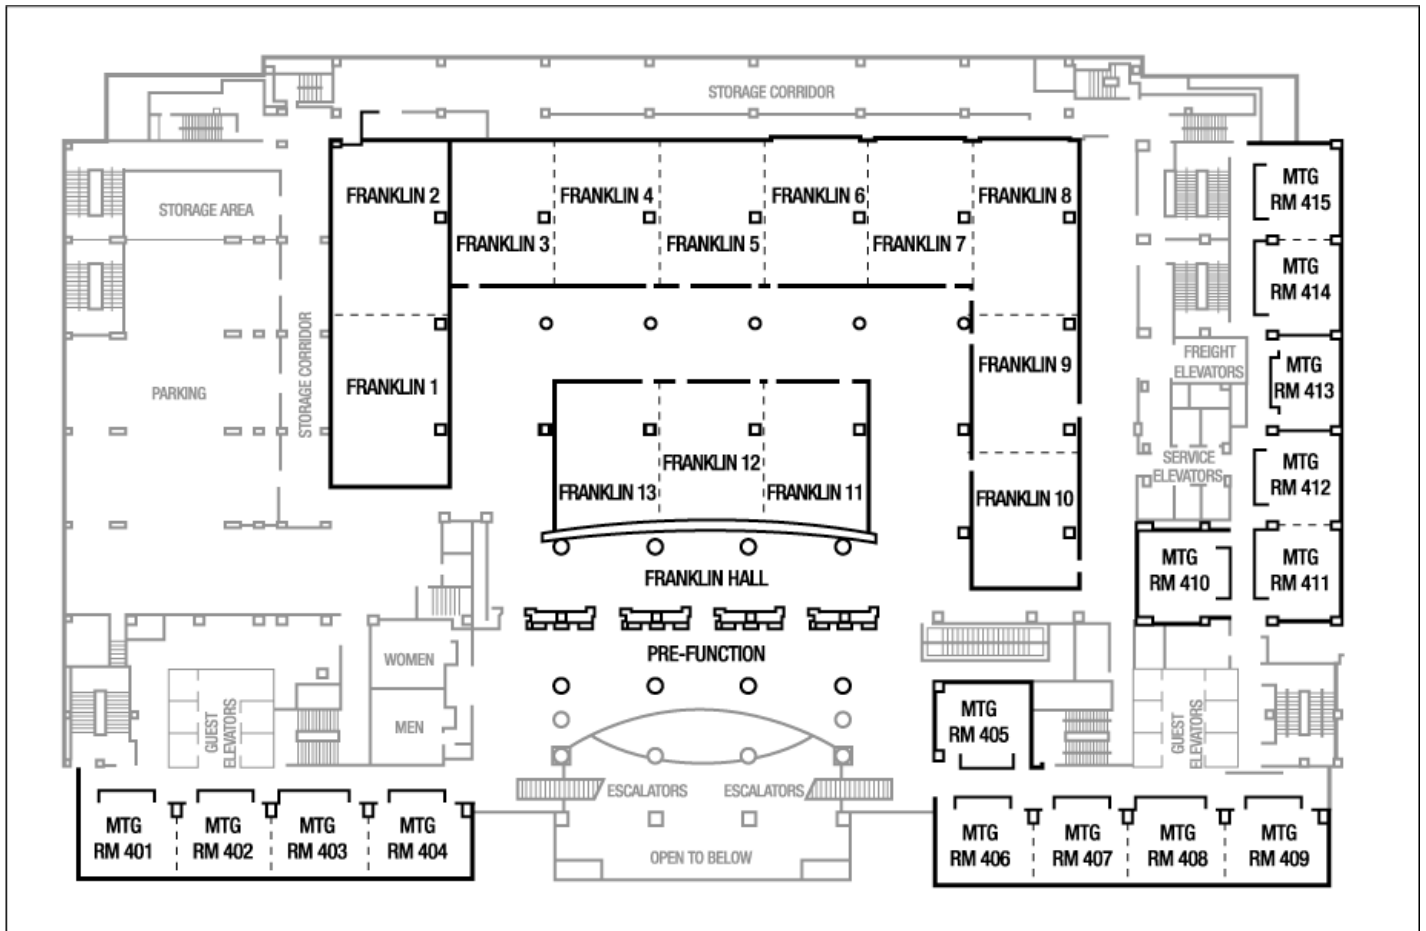

Pennsylvania Convention Center

Pennsylvania Convention Center

Main Entrance
One Level Up to Registration and Exhibits
Three Levels Up to:
Opening Plenary, Awards Luncheon, and Presidential Address

100 Level

Pennsylvania Convention Center

Pennsylvania Convention Center

300 Level

300 Level

Pennsylvania Convention Center

Terrace Level

Marriott

Third Level

Marriott

Fourth Level

Marriott

Fifth Level

Courtyard Marriott

First Level

Loews Hotel - NCME

Second Floor

Loews Hotel - NCME

SECOND FLOOR MEZZANINE

THIRTY-THIRD FLOOR

THIRD FLOOR