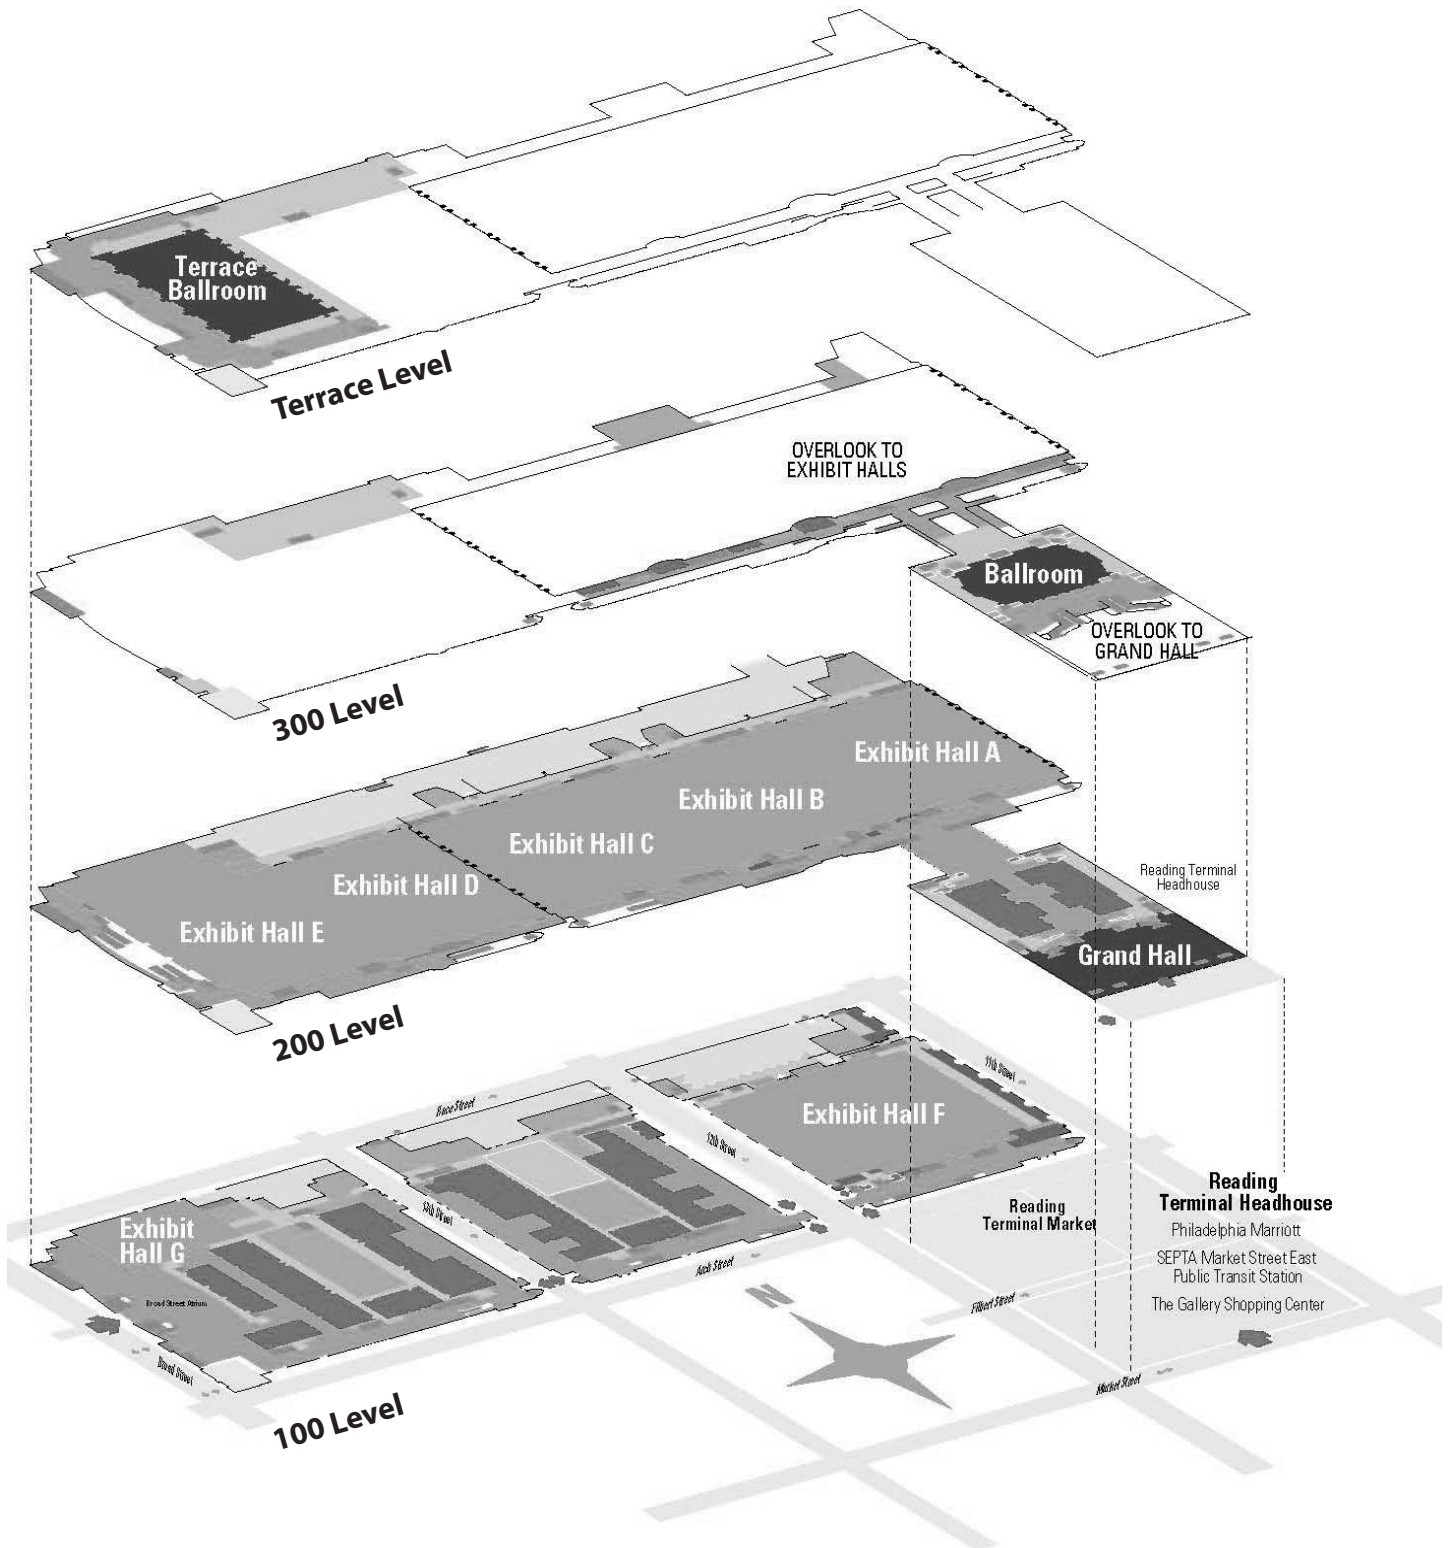

Pennsylvania Convention Center

Pennsylvania Convention Center

Main Entrance
One Level Up to Registration and Exhibits
Three Levels Up to:
Opening Plenary, Awards Luncheon, and Presidential Address

100 Level

Pennsylvania Convention Center

Pennsylvania Convention Center

300 Level

300 Level

Pennsylvania Convention Center

Terrace Level

Marriott

Third Level

Marriott

Fourth Level

Marriott

Fifth Level

Courtyard Marriott

First Level

Loews Hotel - NCME

Second Floor

Loews Hotel - NCME

SECOND FLOOR MEZZANINE

THIRTY-THIRD FLOOR

THIRD FLOOR