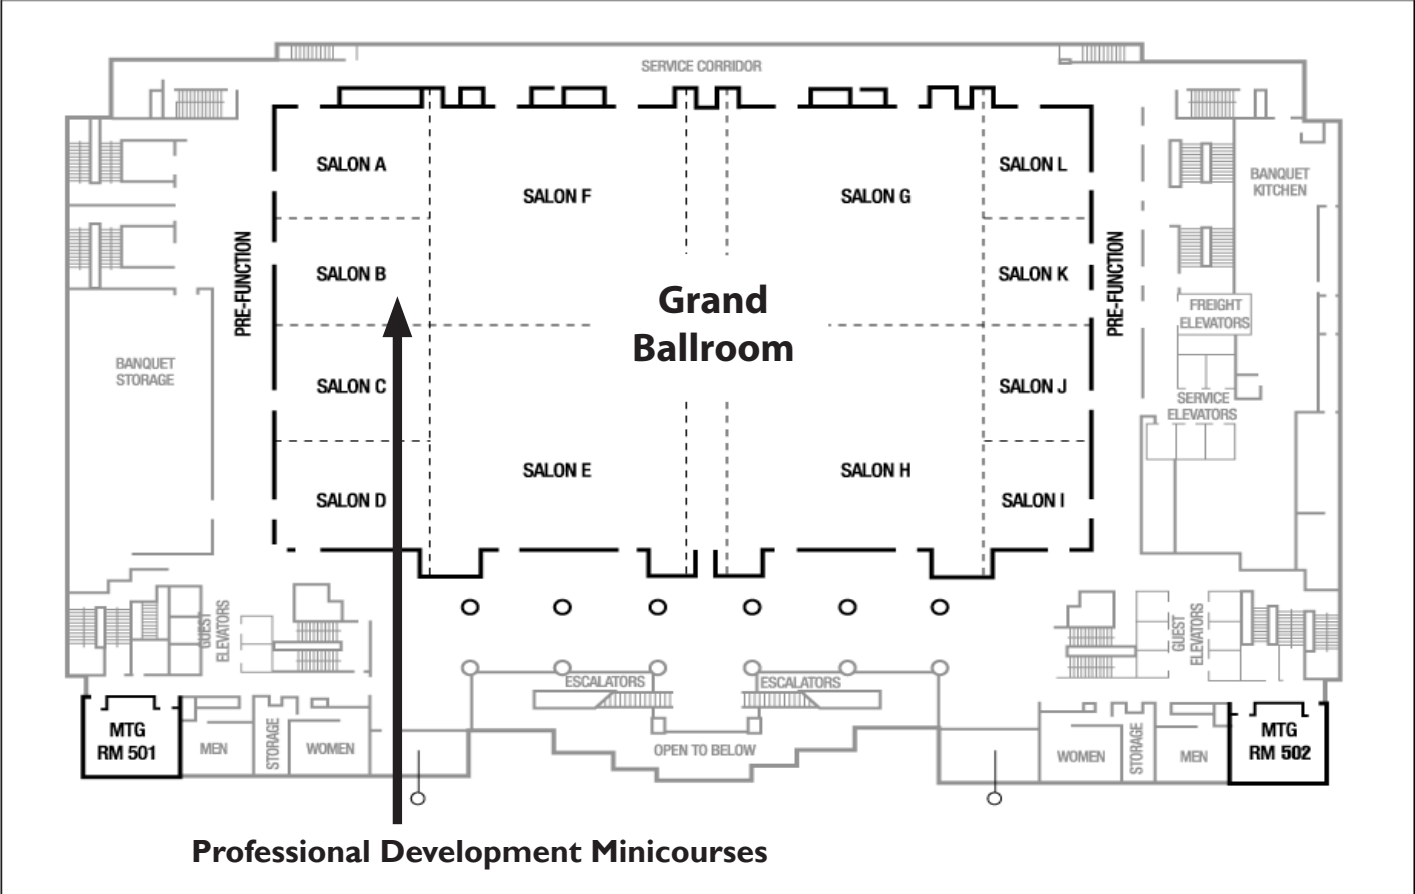

Pennsylvania Convention Center

Pennsylvania Convention Center

Main Entrance
One Level Up to Registration and Exhibits
Three Levels Up to:
Opening Plenary, Awards Luncheon, and Presidential Address

100 Level

Pennsylvania Convention Center

Pennsylvania Convention Center

300 Level

300 Level

Pennsylvania Convention Center

Terrace Level

Marriott

Third Level

Marriott

Fourth Level

Marriott

Fifth Level

Courtyard Marriott

First Level

Loews Hotel - NCME

Second Floor

Loews Hotel - NCME

SECOND FLOOR MEZZANINE

THIRTY-THIRD FLOOR

THIRD FLOOR