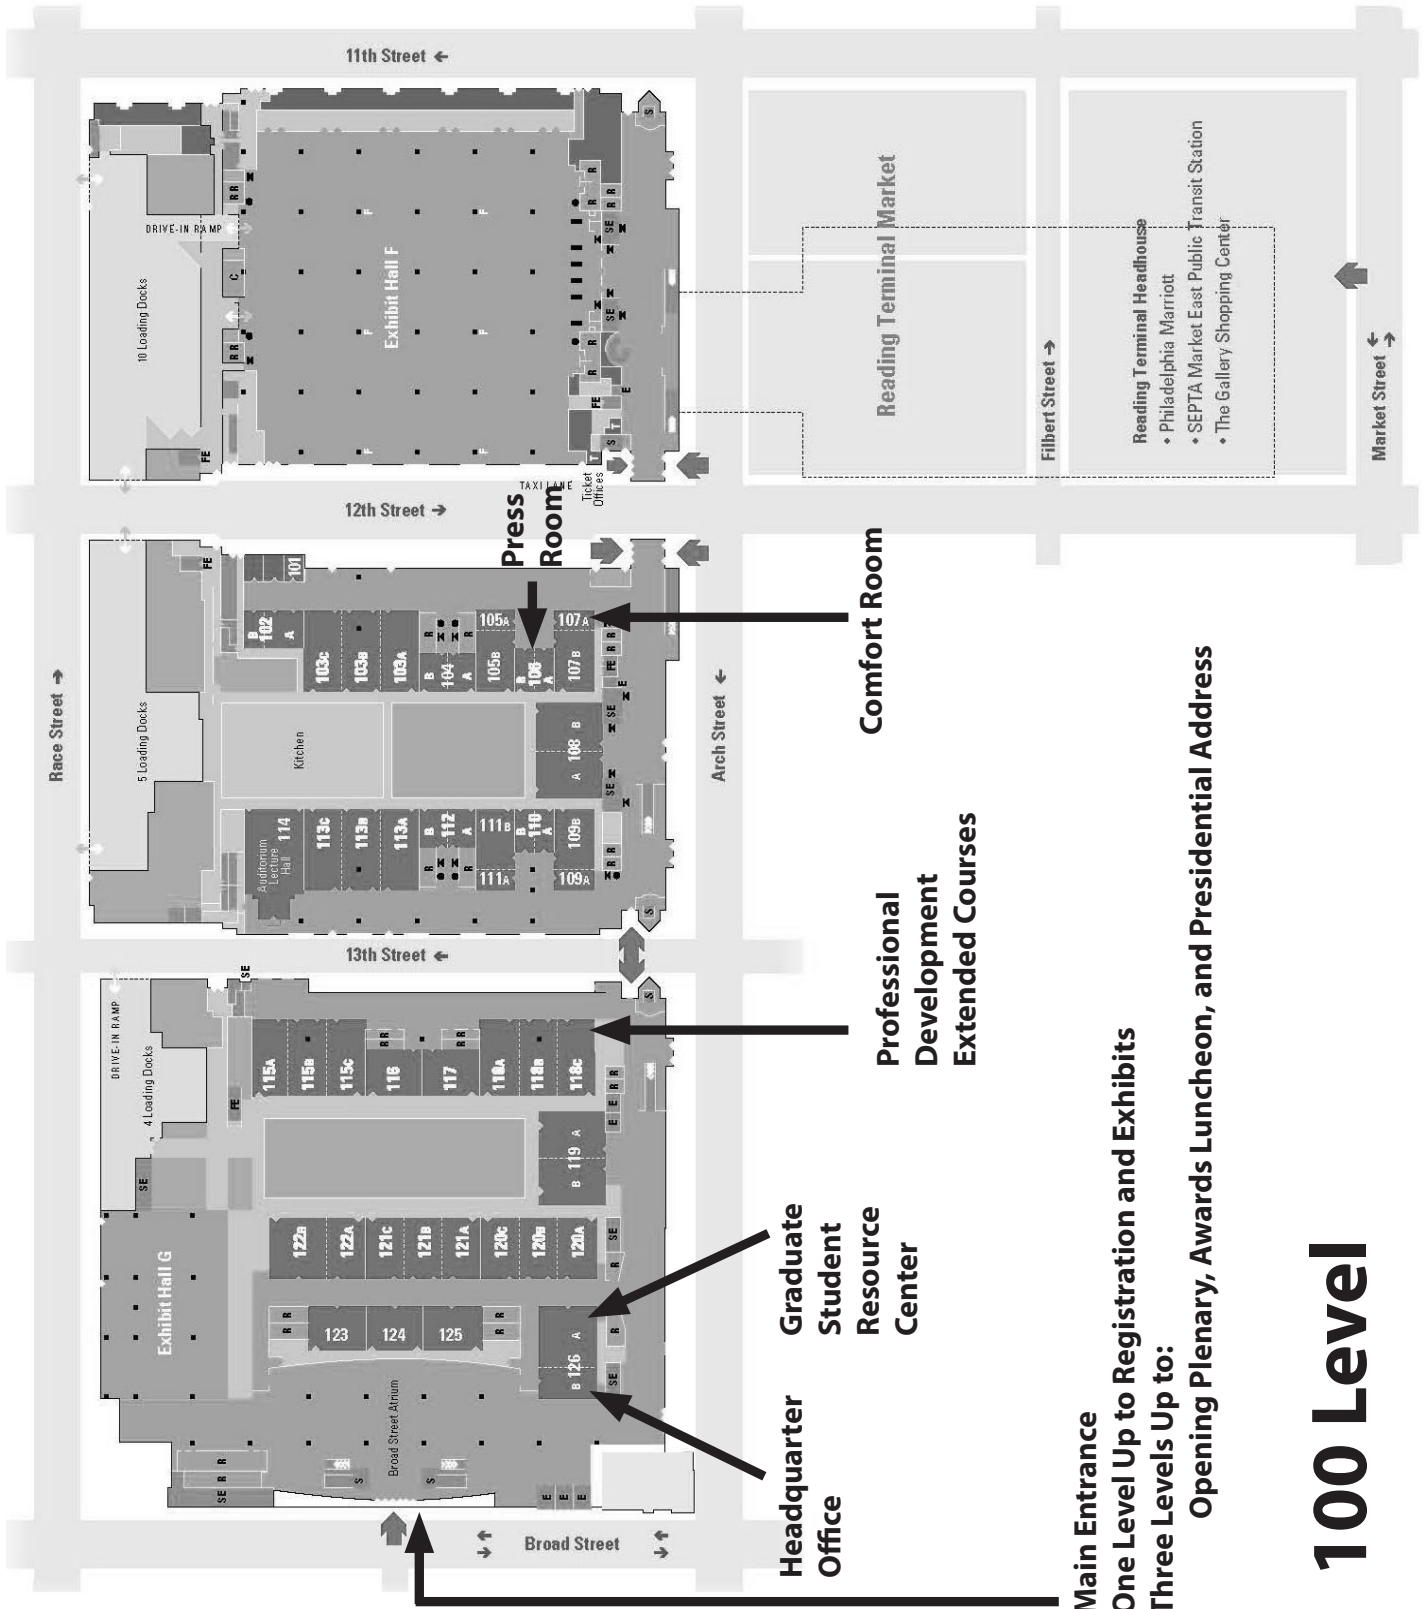

Pennsylvania Convention Center

Pennsylvania Convention Center

Main Entrance
One Level Up to Registration and Exhibits
Three Levels Up to:
Opening Plenary, Awards Luncheon, and Presidential Address

100 Level

Pennsylvania Convention Center

Pennsylvania Convention Center

300 Level

300 Level

Pennsylvania Convention Center

Terrace Level

Marriott

Third Level

Marriott

Fourth Level

Marriott

Fifth Level

Courtyard Marriott

First Level

Loews Hotel - NCME

Second Floor

Loews Hotel - NCME

SECOND FLOOR MEZZANINE

THIRTY-THIRD FLOOR

THIRD FLOOR